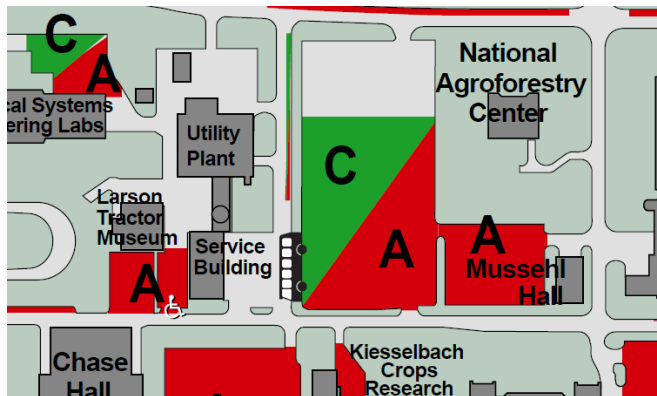

Day 1 – Tuesday, July 30th

7:00-7:30am Arrive at East Campus, 37th and Fair street to load the bus

7:30am *Depart East Campus for Grand Island*

9:00-10:00am **Raising Nebraska Exhibit**

Address: East Fonner Park Road, Grand Island, NE

1:45-2:20pm *Depart for North Platte*

2:30-5:00pm **West Central Research and Extension Center**

Address: West State Farm Road, North Platte, NE

5:00pm *Depart for Hotel*

5:15pm **Fairfield Inn Check in**

319 West South River Road, North Platte, NE

6:15pm *Depart for Golden Spike Tower*

6:30-7:30pm Golden Spike Tower Tour

- 7:30-9:00pm Golden Spike Tower **Dinner** (Can't get in before 7:30pm)
9:00pm *Depart for Hotel*
9:15pm **Fairfield Inn**

10:15am *Depart for Ole's Big Game Steakhouse*

12:45-2:00pm **Lunch at Ole's Big Game Steakhouse**

2:00pm *Depart for East Campus*

6:45pm Arrive back at East Campus, UNL